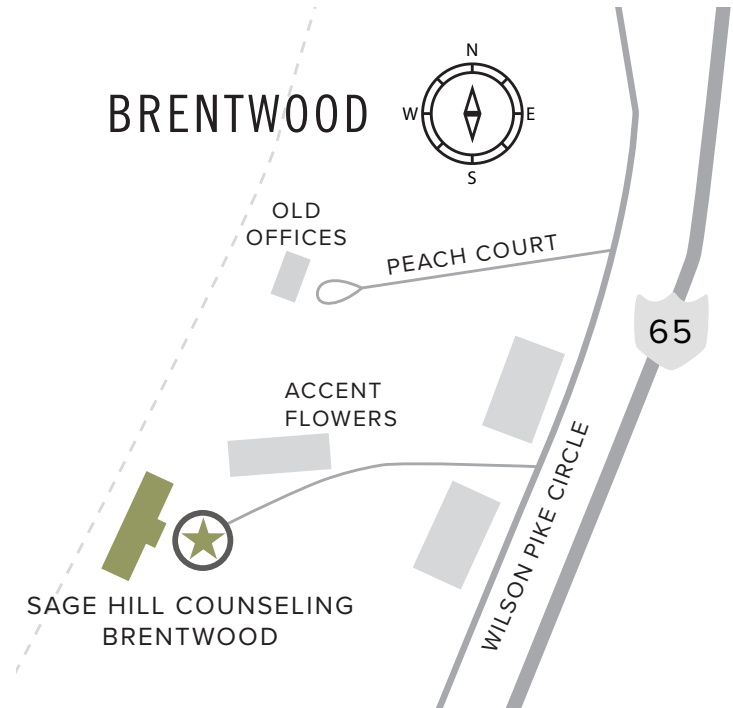

WE'VE MOVED

New offices open Monday, Dec. 5

**312A Wilson Pike Circle
Brentwood, TN 37027**

Directions from I-65:

- Take exit 74B for Old Hickory Blvd.
- Take the first left onto Franklin Road
- Turn left onto Church Street
- Turn right onto Wilson Pike Circle
- We're located behind Accent Flowers
  (drive around the left of their building)

BRENTWOOD.SAGEHILLCOUNSELING.COM

SAGE HILL

COUNSELING
BRENTWOOD